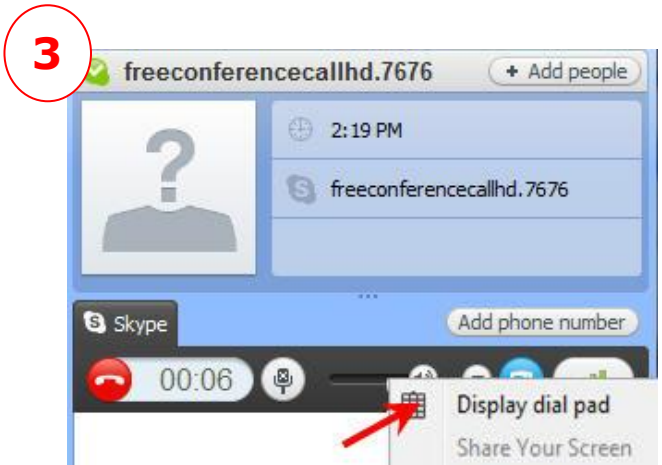

Telephone Dial In: 760-569-7676 Access Code 211125# Self Mute/Unmute *6
Skype Dial In: Add freeconferencecallhd.7676 to your Skype Contacts
Use the Skype Dial Pad to enter the Access Code 211125# Self Mute/Unmute *6

Using Skype to call in has additional steps than a standard Skype Call.
Please review the Skype Dial In Instructions below

If you do not get connected to the call, DO NOT re-dial the Access Code from the same screen again. Completely close down the Call Menu, and call again as a fresh, new call.