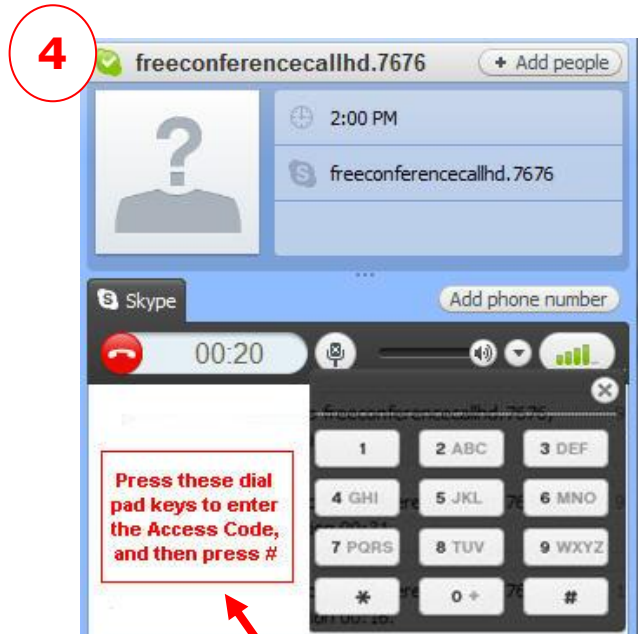

Telephone Dial In: 760-569-7676 Access Code 211125# Self Mute/Unmute *6
Skype Dial In: Add freeconferencecallhd.7676 to your Skype Contacts
Use the Skype Dial Pad to enter the Access Code 211125# Self Mute/Unmute *6

Using Skype to call in has additional steps than a standard Skype Call.
Please review the Skype Dial In Instructions below

If you do not get connected to the call, DO NOT re-dial the Access Code from the same screen again. Completely close down the Call Menu, and call again as a fresh, new call.