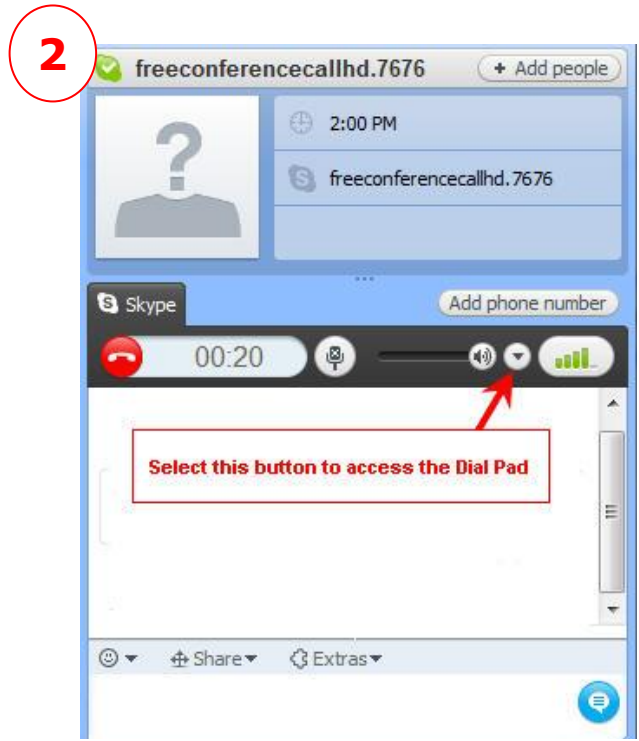

Telephone Dial In: 760-569-7676 Access Code 211125# Self Mute/Unmute *6
Skype Dial In: Add freeconferencecallhd.7676 to your Skype Contacts
Use the Skype Dial Pad to enter the Access Code 211125# Self Mute/Unmute *6

Using Skype to call in has additional steps than a standard Skype Call.
Please review the Skype Dial In Instructions below

If you do not get connected to the call, DO NOT re-dial the Access Code from the same screen again. Completely close down the Call Menu, and call again as a fresh, new call.