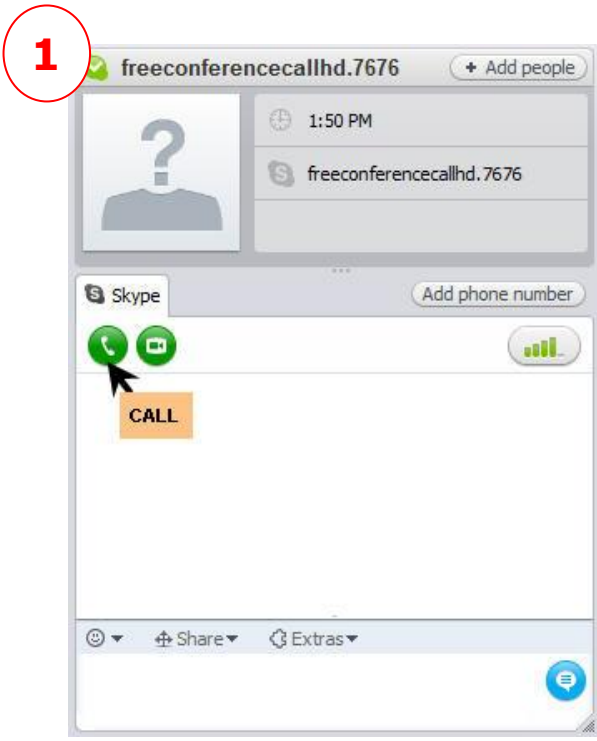

Telephone Dial In: 760-569-7676 Access Code 211125# Self Mute/Unmute *6
Skype Dial In: Add freeconferencecallhd.7676 to your Skype Contacts
Use the Skype Dial Pad to enter the Access Code 211125# Self Mute/Unmute *6

Using Skype to call in has additional steps than a standard Skype Call.
Please review the Skype Dial In Instructions below

If you do not get connected to the call, DO NOT re-dial the Access Code from the same screen again. Completely close down the Call Menu, and call again as a fresh, new call.